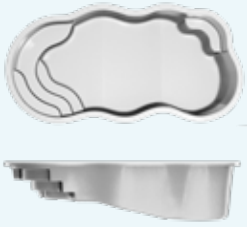

Aruba

11' x 22'

Depth: 3' 6" to 5'

Ships from: CA, FL, LA, NC, OK, KN, TN, WV

Axiom

COLLECTION

12 12D 14 14D 16

The Axiom Collection transforms your backyard into a welcoming retreat. A spacious **underwater ledge** invites you to relax and refresh, while **multiple benches** and a gentle wading area make it easy to move around or simply soak the day away. And for those seeking indulgence, the Deluxe model includes a **built-in spa** for on-demand leisure.

Axiom 12

12' x 26'

Depth: 4' to 5'

Ships from: TN