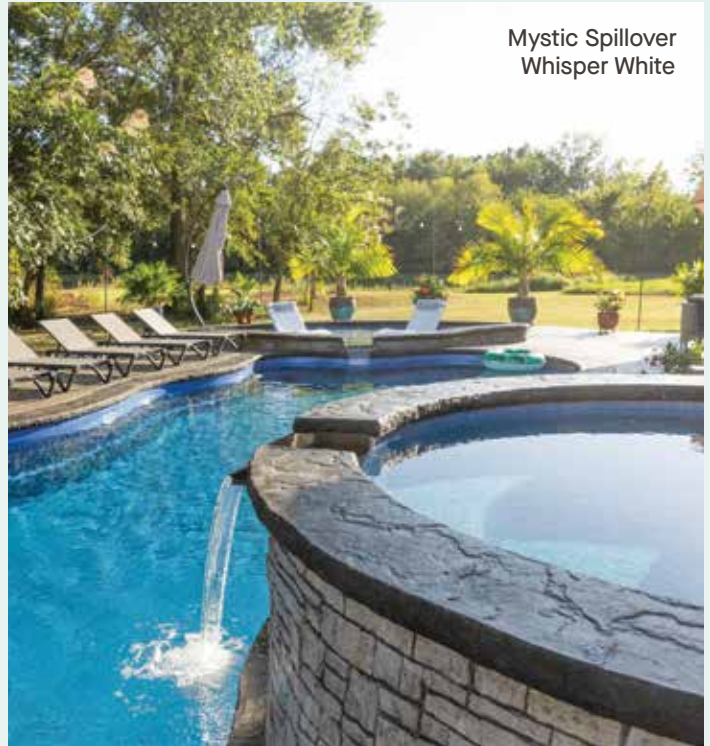

Spas

Crafted to bring comfort, beauty, and balance to everyday life, Latham Spas offer a restorative soak designed to ease tension and elevate wellbeing, with spillover options enhancing your oasis with movement and sound. Embrace quiet self-care or host under the stars—these spas unite relaxation and refinement.

Mystic

9' 8" x 9' 8"

Depth: 3' 4"

Ships from: CA, FL, LA, NC, OK, KN, TN, WV

Mystic Spillover

9' 8" x 10' 6"

Depth: 3' 4"

Ships from: CA, FL, LA, NC, OK, KN, TN, WV

Mystic Spillover
Whisper White