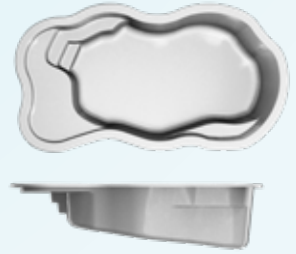

Vista Isle
Ocean Blue