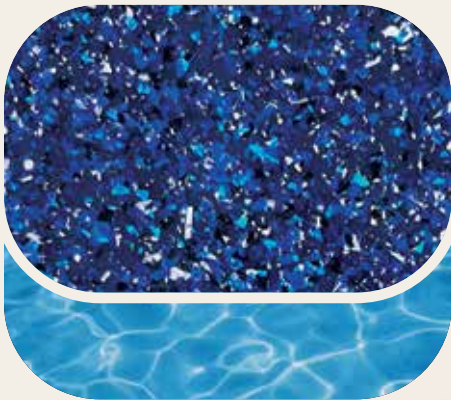

Crystite Color

Choose from our stunning selection of vibrant Crystite Classic colors to set the perfect tone and reflect your personal style. For the **ultimate sparkle and brilliance**, explore our **Crystite Crystal** finishes—designed to deliver exquisite shimmer and create a pool that's not only luminous but irresistibly inviting.

Crystite Crystal

Sapphire Blue

Coastal Bronze

Shale Grey

Water Color Appearance

Ocean Blue

Night Sky

Pearl White