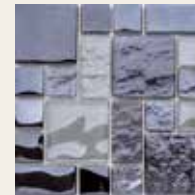

NL-1132
6×6 (Random Block) – Waterline
2×2 (1×1) – Inlaid

Melody

Speckled crystal and twilight tones shine in this neutral mix

NL-838
6×6 (Random Block) – Waterline
NL-1138
2×2 (1×1) – Inlaid

Soul

Deep obsidian and smoky quartz twist together with sparks of silver