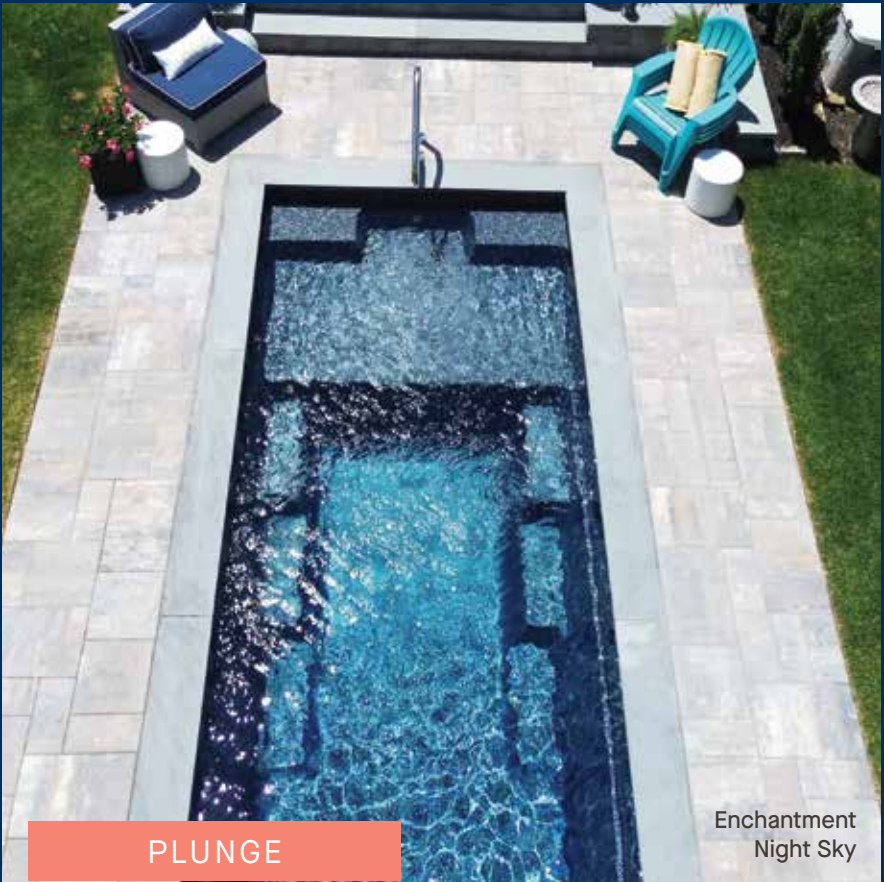

PLUNGE

Enchantment
Night Sky

call Brooks Malone at [423-638-9164](tel:423-638-9164) for a free estimate